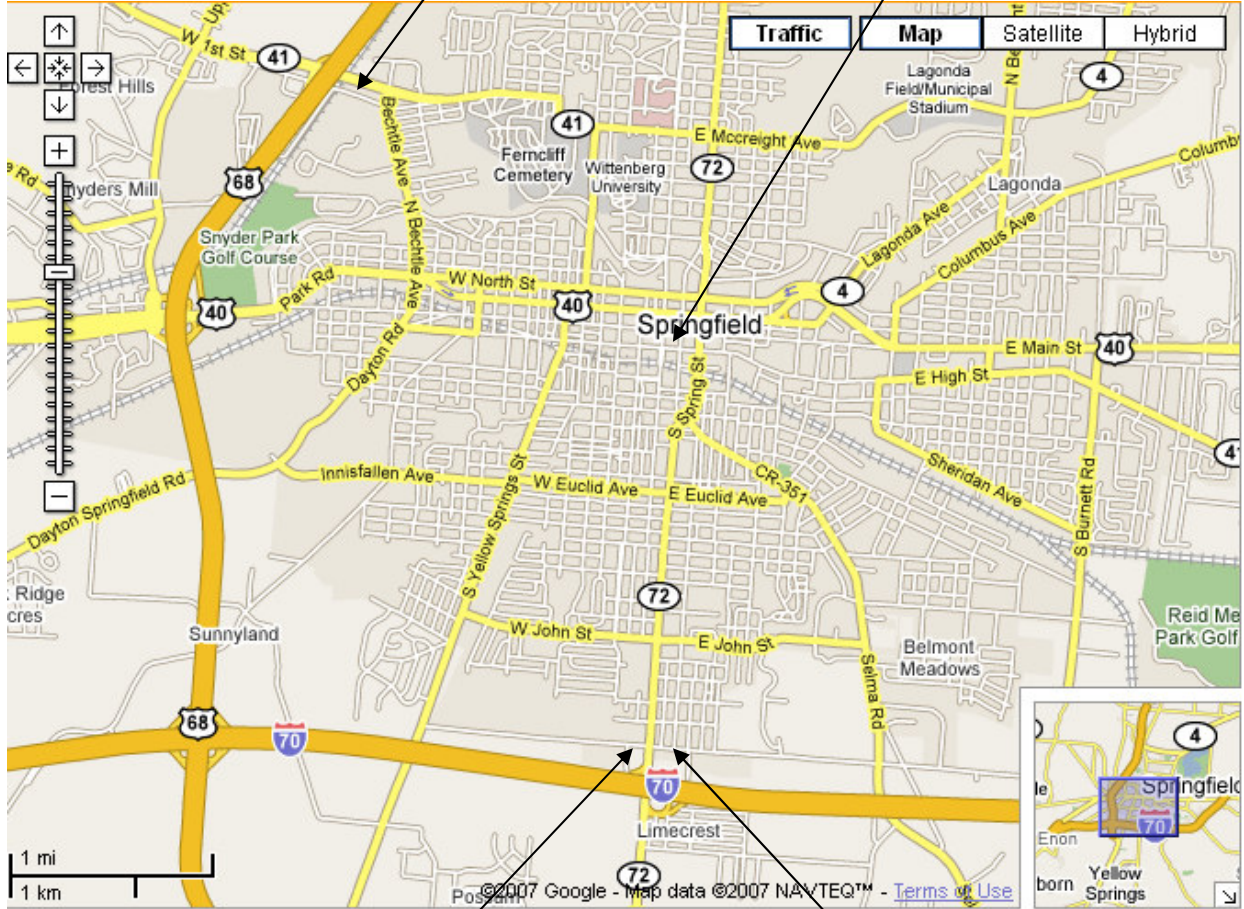

Hotel Map for Fall 2007 MAA Meeting

Fairfield Inn – 1870 W. First St

Courtyard by Marriott –
100 S. Fountain St.

Super 8 Motel –2 W. Leffel Lane

Holiday Inn 383 E. Leffel Ln.